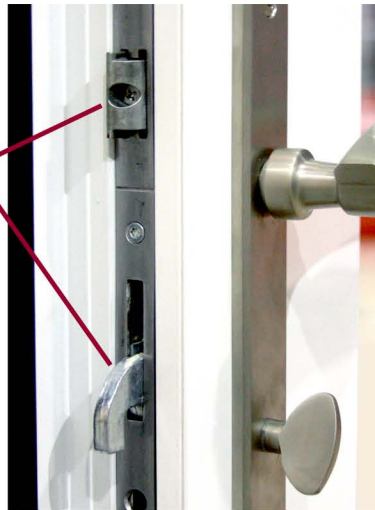

*IMPACT &
Non-Impact*

Prestige Collection
SWING DOORS

Shoot Bolts

This picture represents the wrap around, triple laminated shoot bolts which have been installed to create a very strong pull in for the top and bottom of the door.

Reversible Latch & Hook Deadbolt

This is the quick change reversible latch, which is accessible from the front face of the lock, as well as the opposing hook deadbolt, which optimizes anti-separation security.

Center Strike Plate

The Center Strike Plate is used for receiving the latch and deadbolt, and is custom designed for this proprietary profile design.

Striker Plate & Backup Flush Bolt

This picture represents the striker plate to receive the hook lock, as well as the backup flush bolt which has been designed into the system, and is to be activated prior to receiving a hurricane warning.