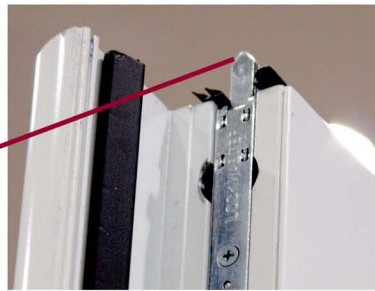

*IMPACT &
Non-Impact*

Prestige Collection
SWING DOORS

Shoot Bolts

This picture represents the wrap around, triple laminated shoot bolts which have been installed to create a very strong pull in for the top and bottom of the door.

Reversible Latch & Hook Deadbolt

This is the quick change reversible latch, which is accessible from the front face of the lock, as well as the opposing hook deadbolt, which optimizes anti-separation security.

Center Strike Plate

The Center Strike Plate is used for receiving the latch and deadbolt, and is custom designed for this proprietary profile design.

Striker Plate & Backup Flush Bolt

This picture represents the striker plate to receive the hook lock, as well as the backup flush bolt which has been designed into the system, and is to be activated prior to receiving a hurricane warning.