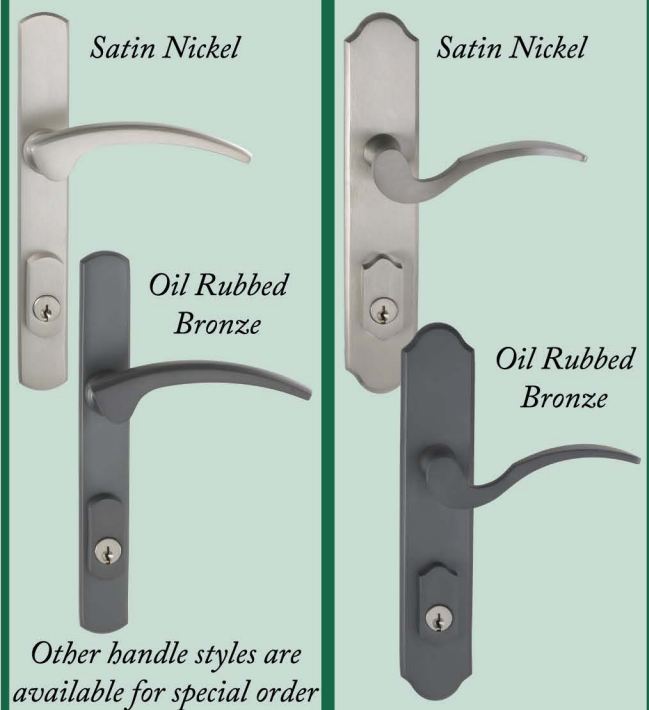

Reversible Latch & Hook Deadbolt

This is the quick change reversible latch, which is accessible from the front face of the lock, as well as the opposing hook deadbolt, which optimizes anti-separation security.

Center Strike Plate

The Center Strike Plate is used for receiving the latch and deadbolt, and is custom designed for this proprietary profile design.

Striker Plate & Backup Flush Bolt

This picture represents the striker plate to receive the hook lock, as well as the backup flush bolt which has been designed into the system, and is to be activated prior to receiving a hurricane warning.

Handles

Turnberry or Oakmont

Vinyl Frame Colors

White or Two-Tone Bronze

(Bronze Exterior with White Interior)

Coming Soon! Forest Green & Brick Red!

For more pictures of CWD's Prestige Collection visit <http://www.cws.cc/prestige> or use the QR code to the right.