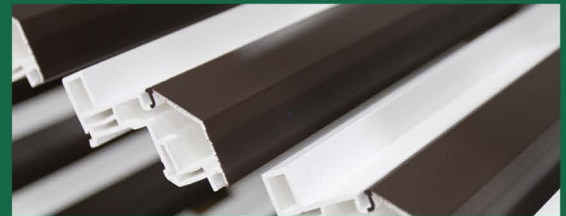

Vinyl Frame Colors

White or Two-Tone Bronze

(Bronze Exterior with White Interior)

Coming Soon! Forest Green & Brick Red!

For more pictures of CWD's Prestige Collection visit <http://www.cws.cc/prestige> or use the QR code to the right.